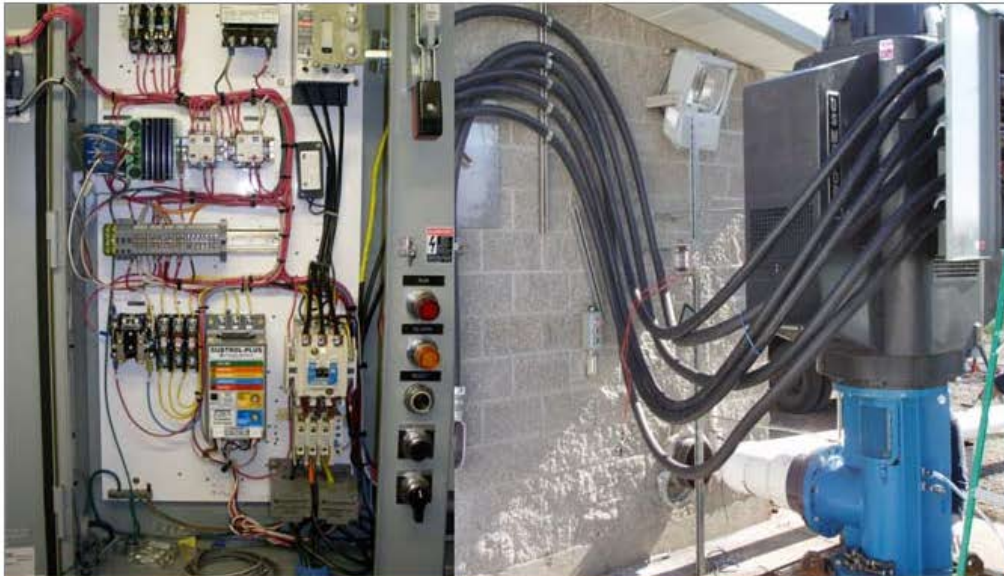

[Home](#)

[About Us](#)

[Drilling](#)

[Pumps & Water Systems](#)

[Electrical & Controls](#)

[Well Rehabilitation](#)

[Hydrophilanthropy](#)

[Contact Us](#)

Schneider Water Services' specialty experience with pump controls & electrical will help you design, build and maintain your water system. Our experienced administrators and technicians will help you increase your system's efficiency and performance by offering a variety of solutions for your specific water need.

Services:

Variable Frequency Drives (VFD's)

Soft & Full Voltage Starters

Custom Controls

ETL Panel Shop

Credentialed Technicians:

OR & WA Licensed Journeyman Electrician

OR & WA Pump Installer Licenses

ONE STOP WATER PROFESSIONALS

[Contact Us](#), or [Email Us](#).

OR CCB#:39265 WA LIC#:SCHNEEI940R8

Copyright ©Schneider Equipment, Inc. 2000-2013 All Rights Reserved